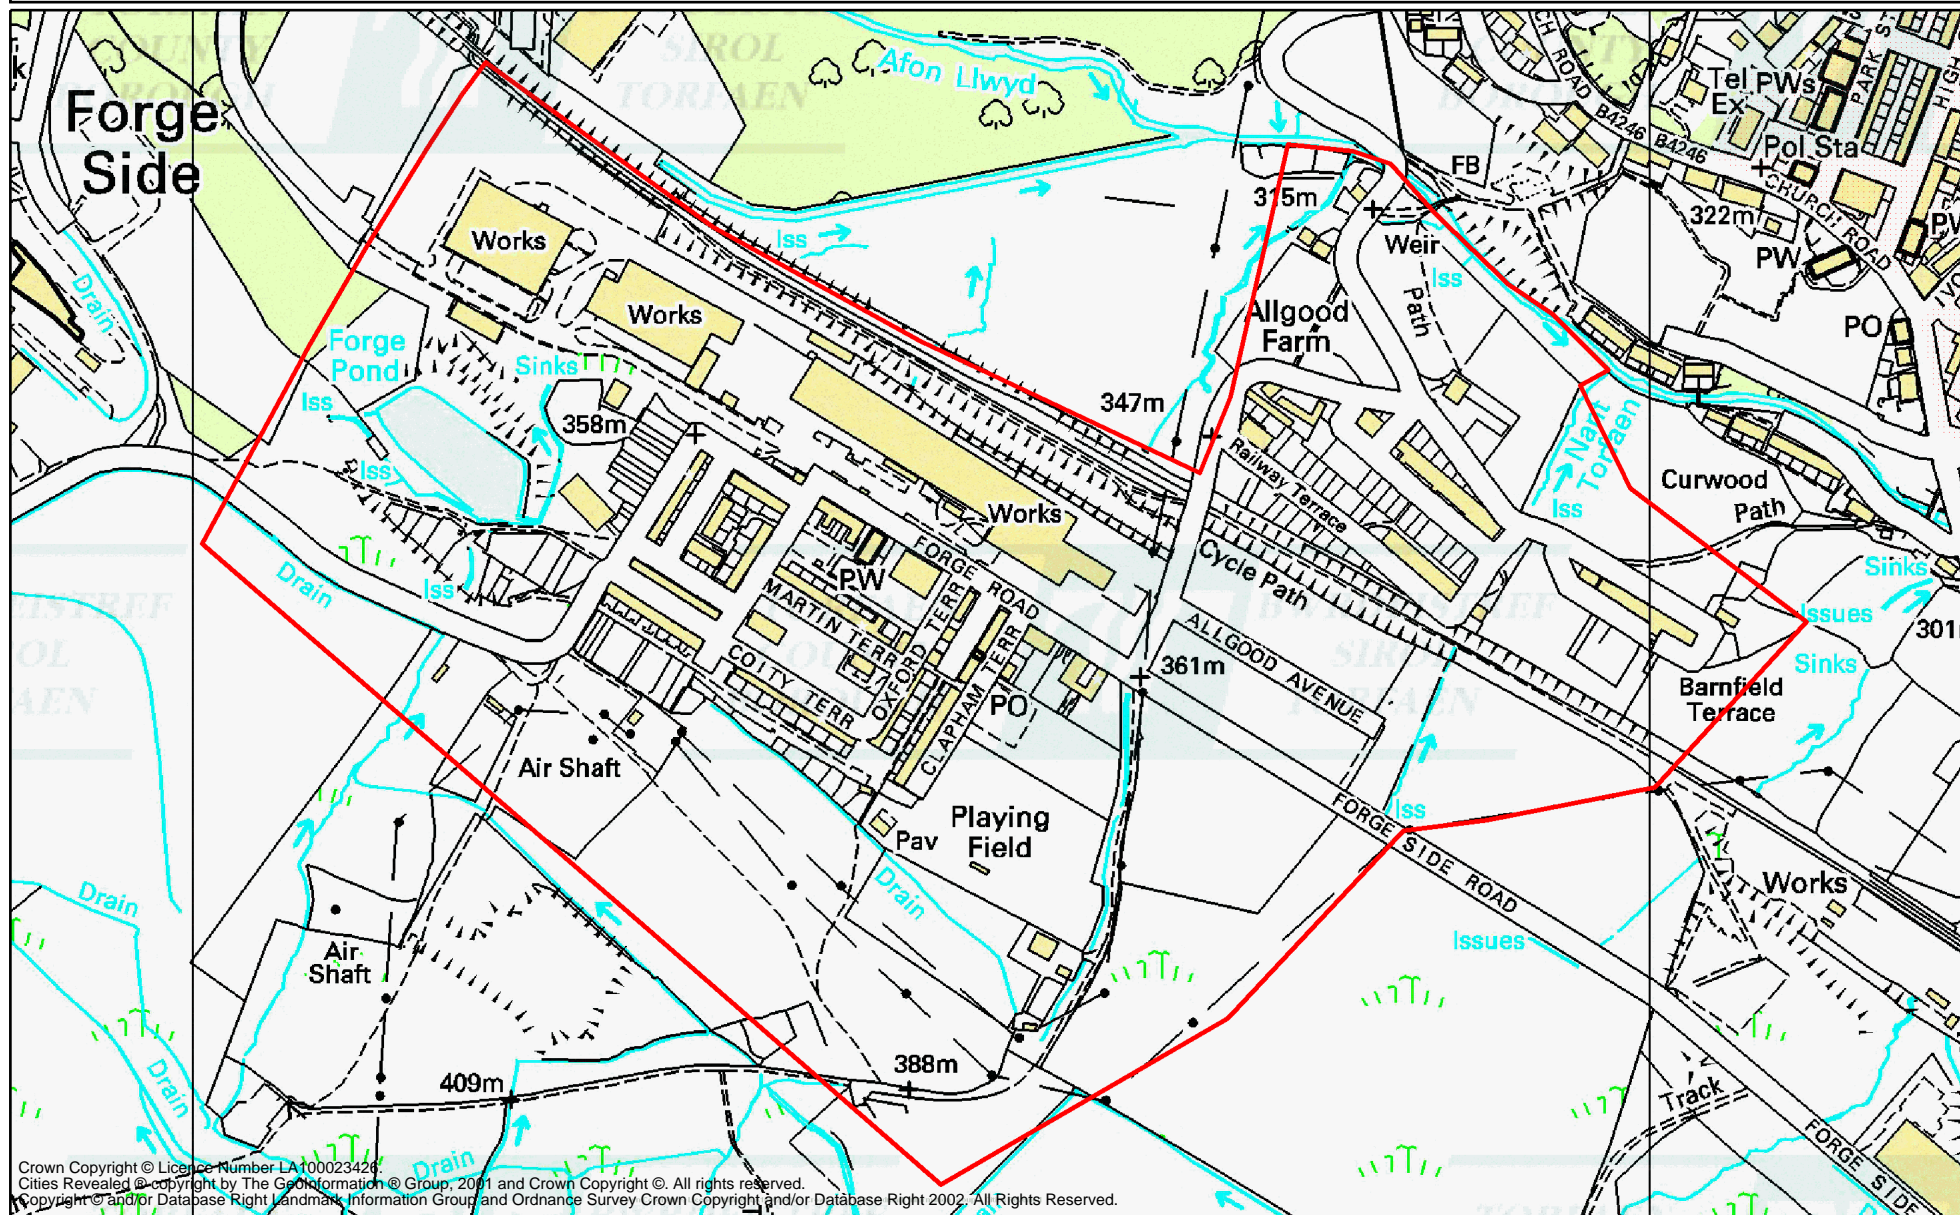

Forgeside NRA Study Area

Crown Copyright © Licence Number LA100023426
 Cities Revealed © copyright by The GeoInformation Group, 2001 and Crown Copyright ©. All rights reserved.
 Copyright © and/or Database Right Landmark Information Group and Ordnance Survey Crown Copyright and/or Database Right 2002. All Rights Reserved.

TORFAEN COUNTY BOROUGH

BWRDEISTREF SIROL TORFAEN

Performance & Engagement
 Alison Ward - Chief Executive

This map is reproduced from Ordnance Survey material with the permission of Ordnance Survey on behalf of the Controller of Her Majesty's Stationary Office © Crown Copyright. Unauthorised reproduction infringes Crown Copyright and may lead to prosecution or civil proceedings. Torfaen CBC, Licence No LA100023426.

Scale 1/5182

Centre = 324550 E 208537 N

Date 14/9/2009

User = USR1205098