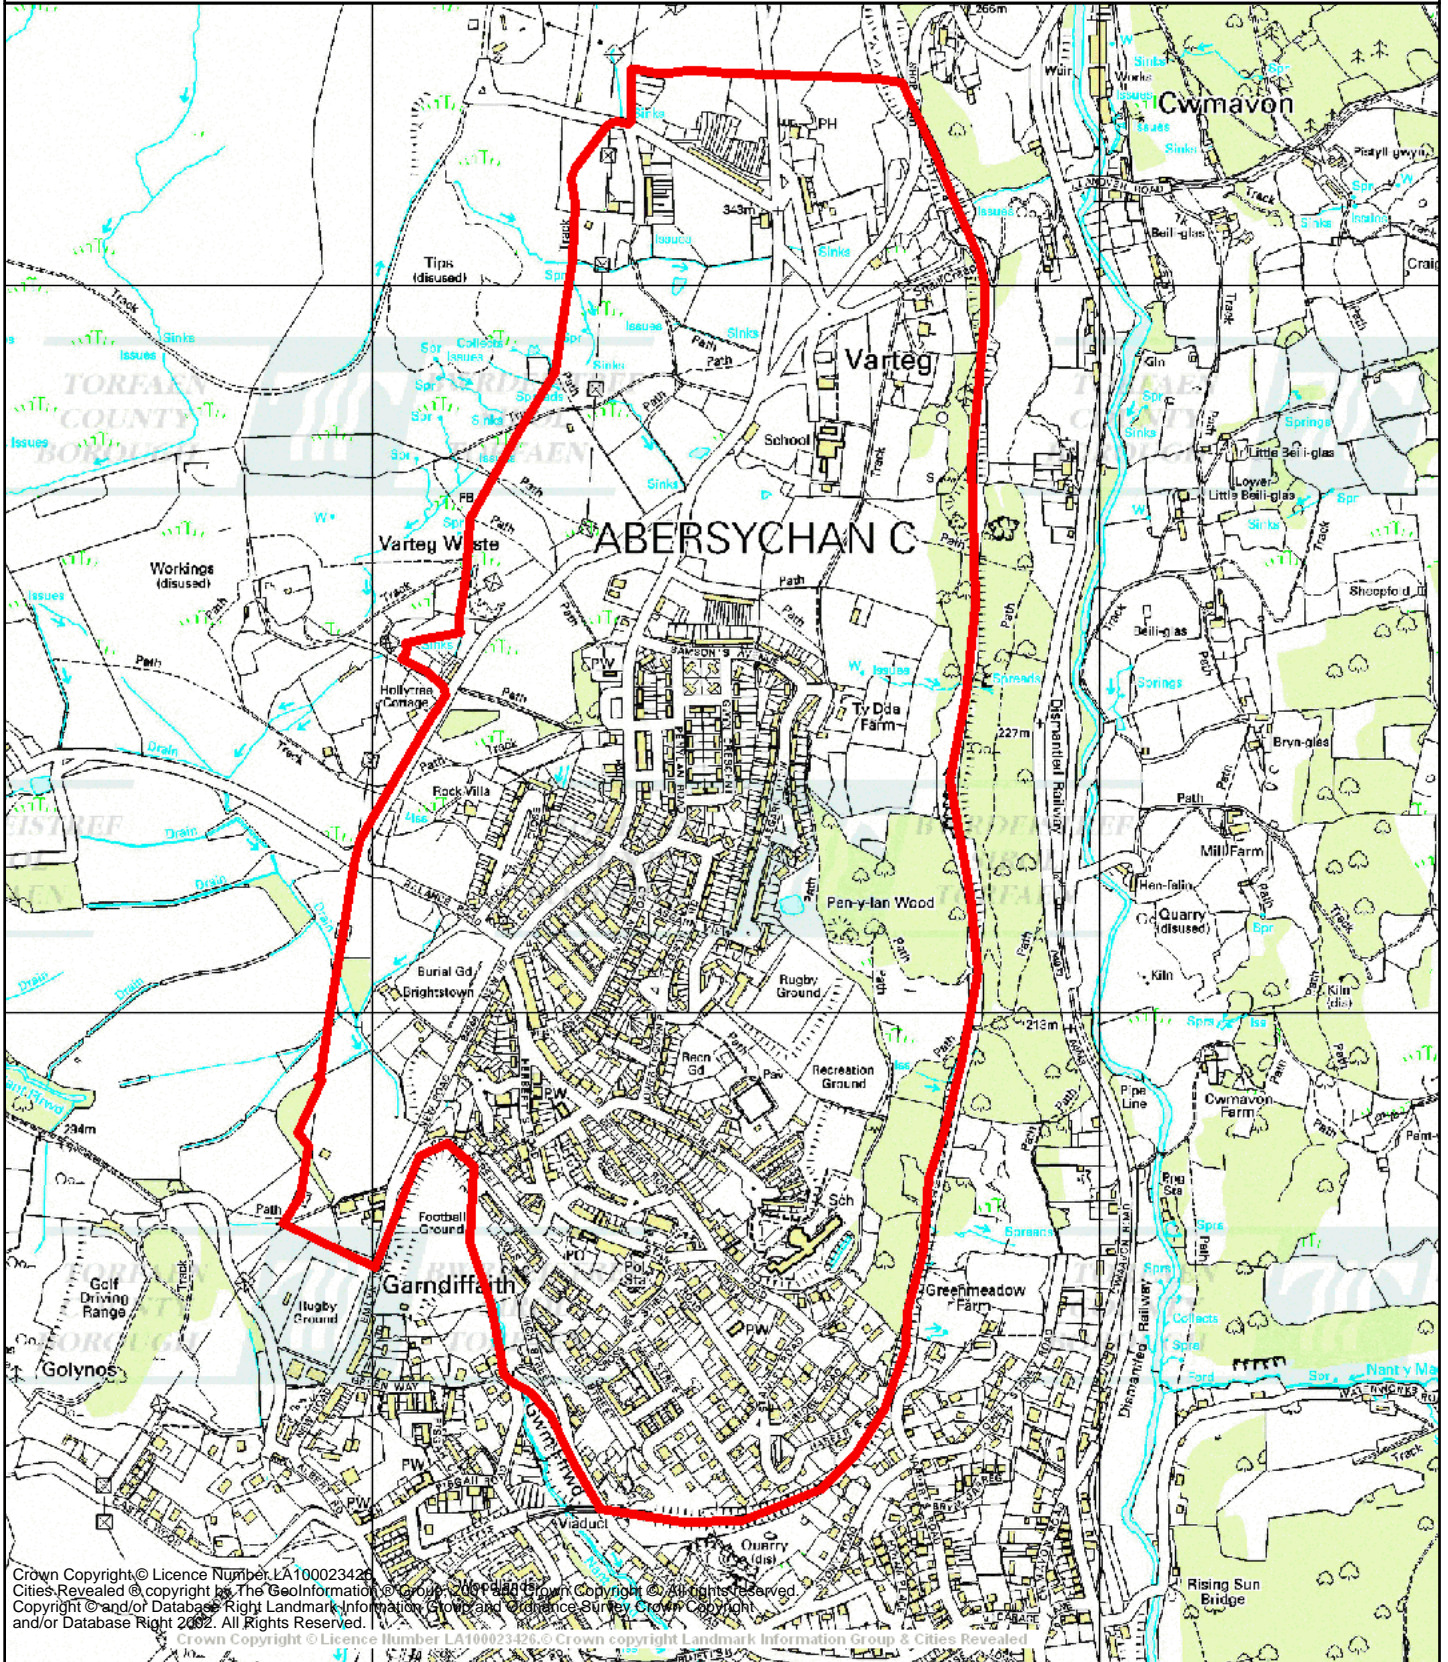

Varteg and Garndiffaith NRA

Crown Copyright © Licence Number LA100023426
 Cities Revealed © copyright by The GeoInformation Group 2009. All rights reserved.
 Copyright © and/or Database Right Landmark Information Group and Ordnance Survey Crown Copyright
 and/or Database Right 2002. All Rights Reserved.

Crown Copyright © Licence Number LA100023426 © Crown copyright Landmark Information Group & Cities Revealed

TORFAEN COUNTY BOROUGH

BWRDEISTREF SIROL TORFAEN

Performance & Engagement
 Alison Ward LLB
 Chief Executive

This map is reproduced from Ordnance Survey material with the permission of Ordnance Survey on behalf of the Controller of Her Majesty's Stationary Office © Crown Copyright. Unauthorised reproduction infringes Crown Copyright and may lead to prosecution or civil proceedings. Torfaen CBC, Licence No LA100023426.

Scale 1/10364
 Centre = 326482 E 205246 N

Date 14/9/2009
 User = USR1205098